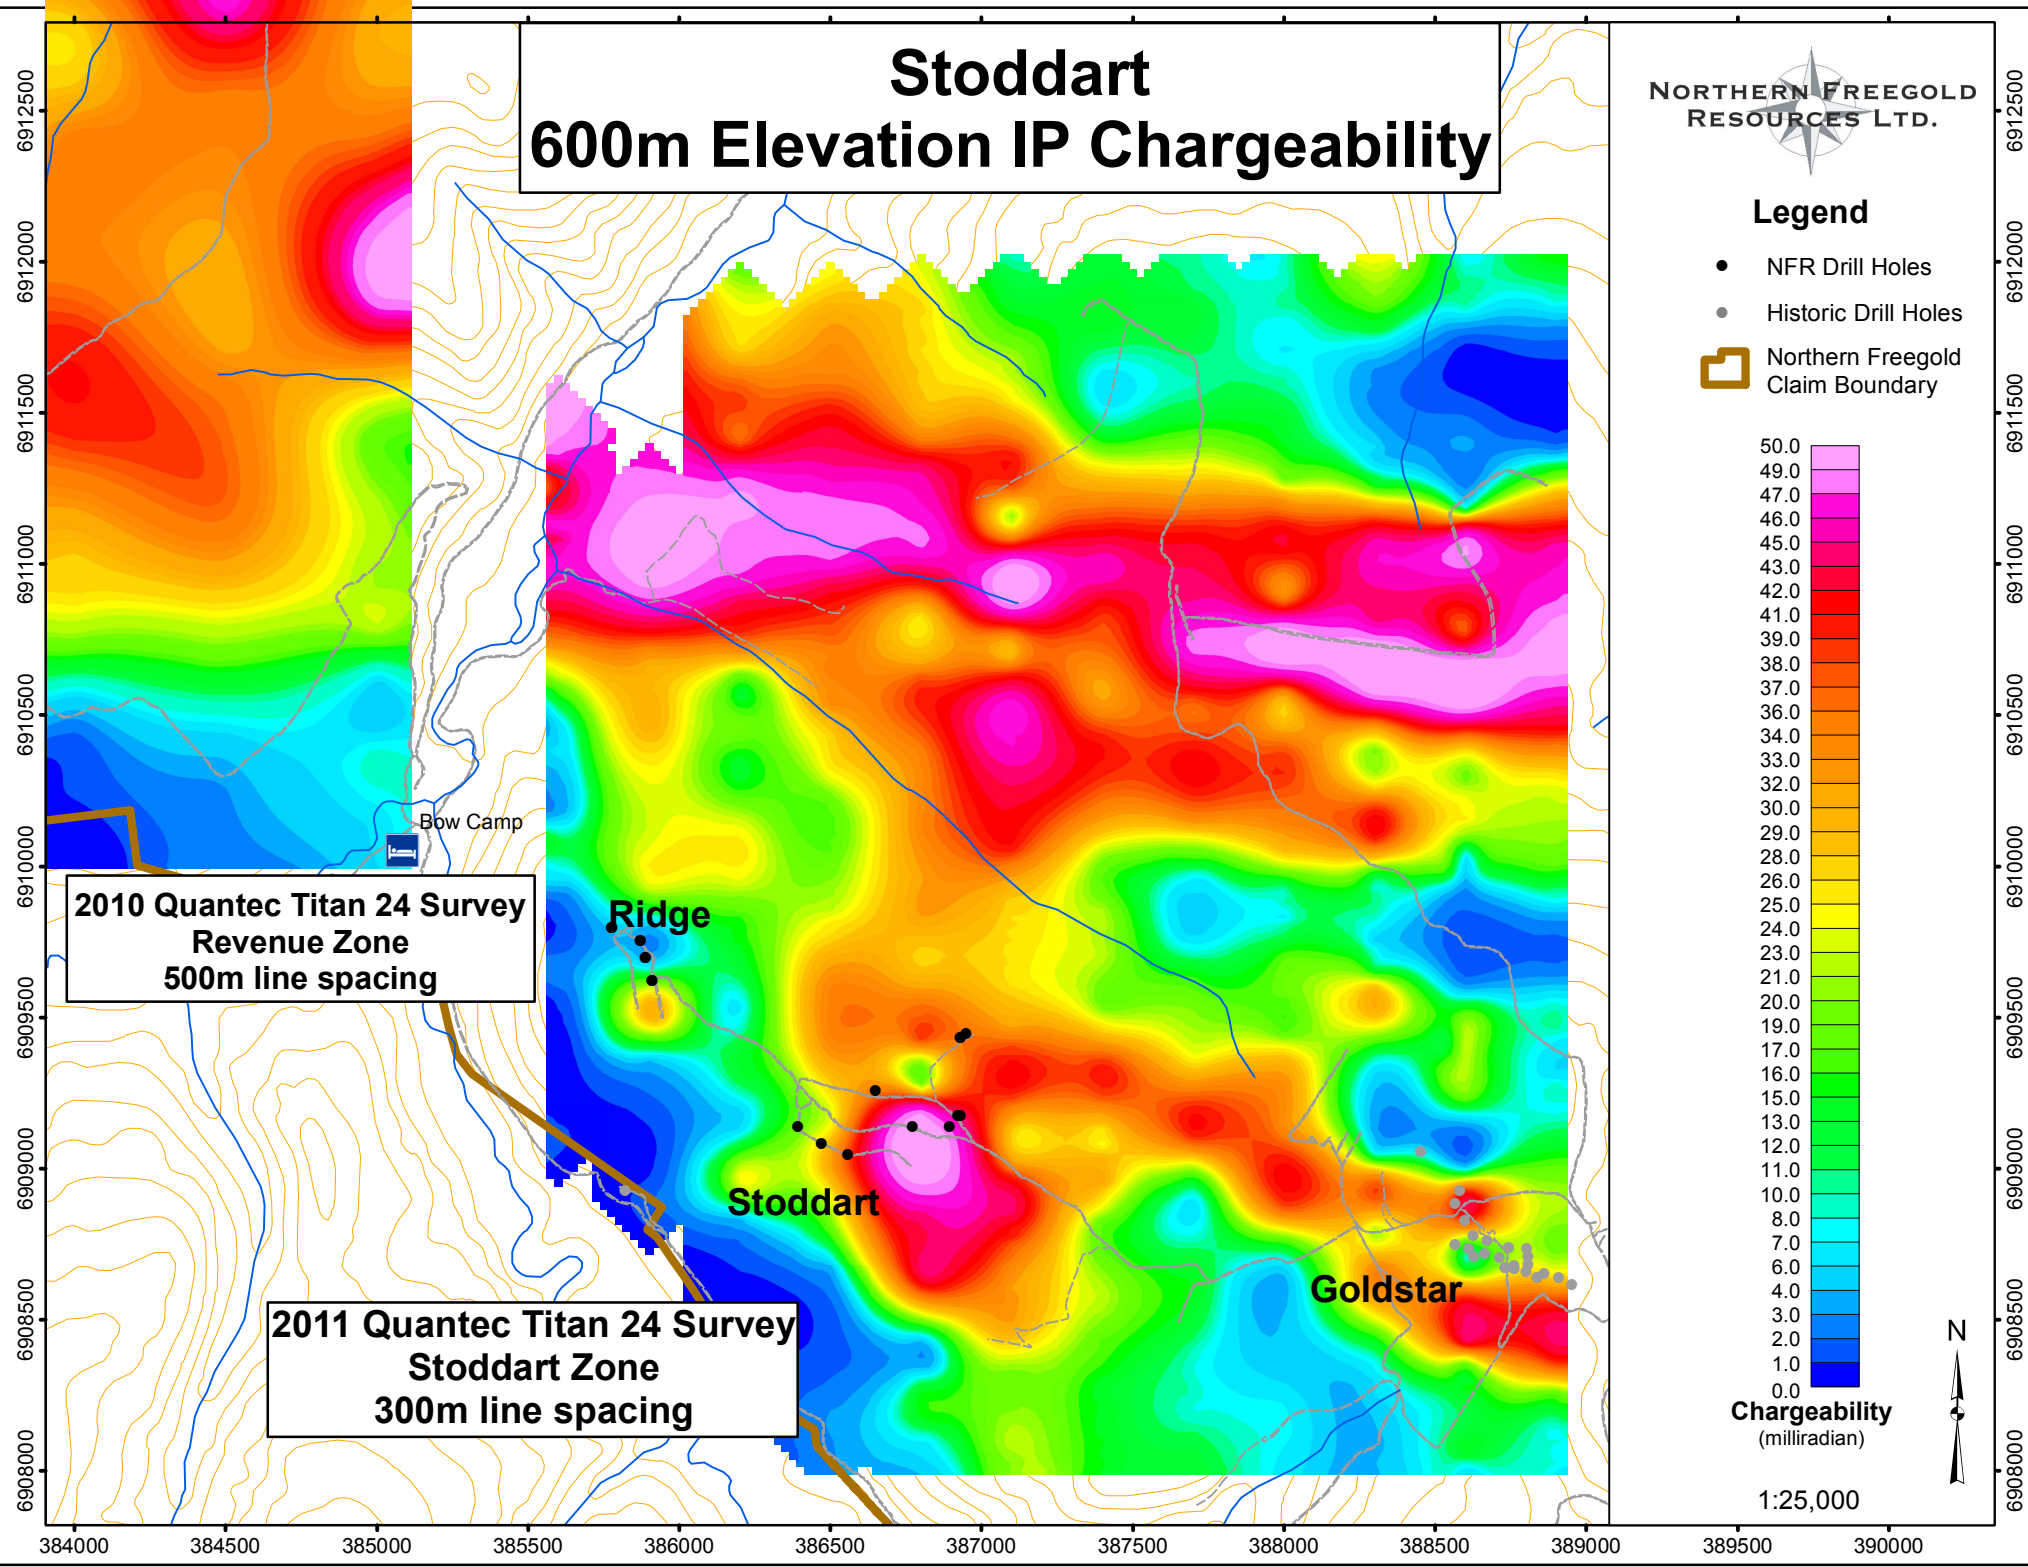

Stoddart 600m Elevation IP Chargeability

Legend

- NFR Drill Holes
- Historic Drill Holes
- ▭ Northern Freegold Claim Boundary

1:25,000

2010 Quantec Titan 24 Survey
Revenue Zone
500m line spacing

2011 Quantec Titan 24 Survey
Stoddart Zone
300m line spacing

Bow Camp

Ridge

Stoddart

Goldstar